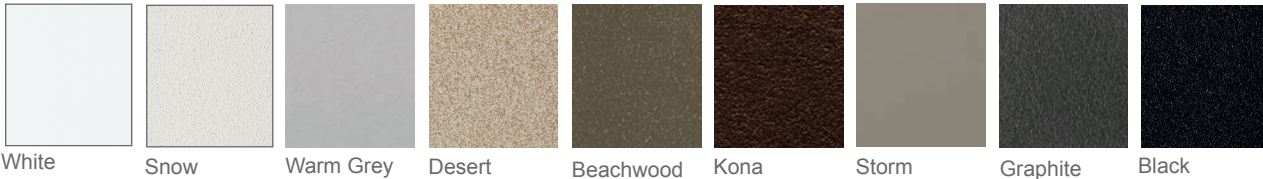

Textured Powdercoat Frame Color Options