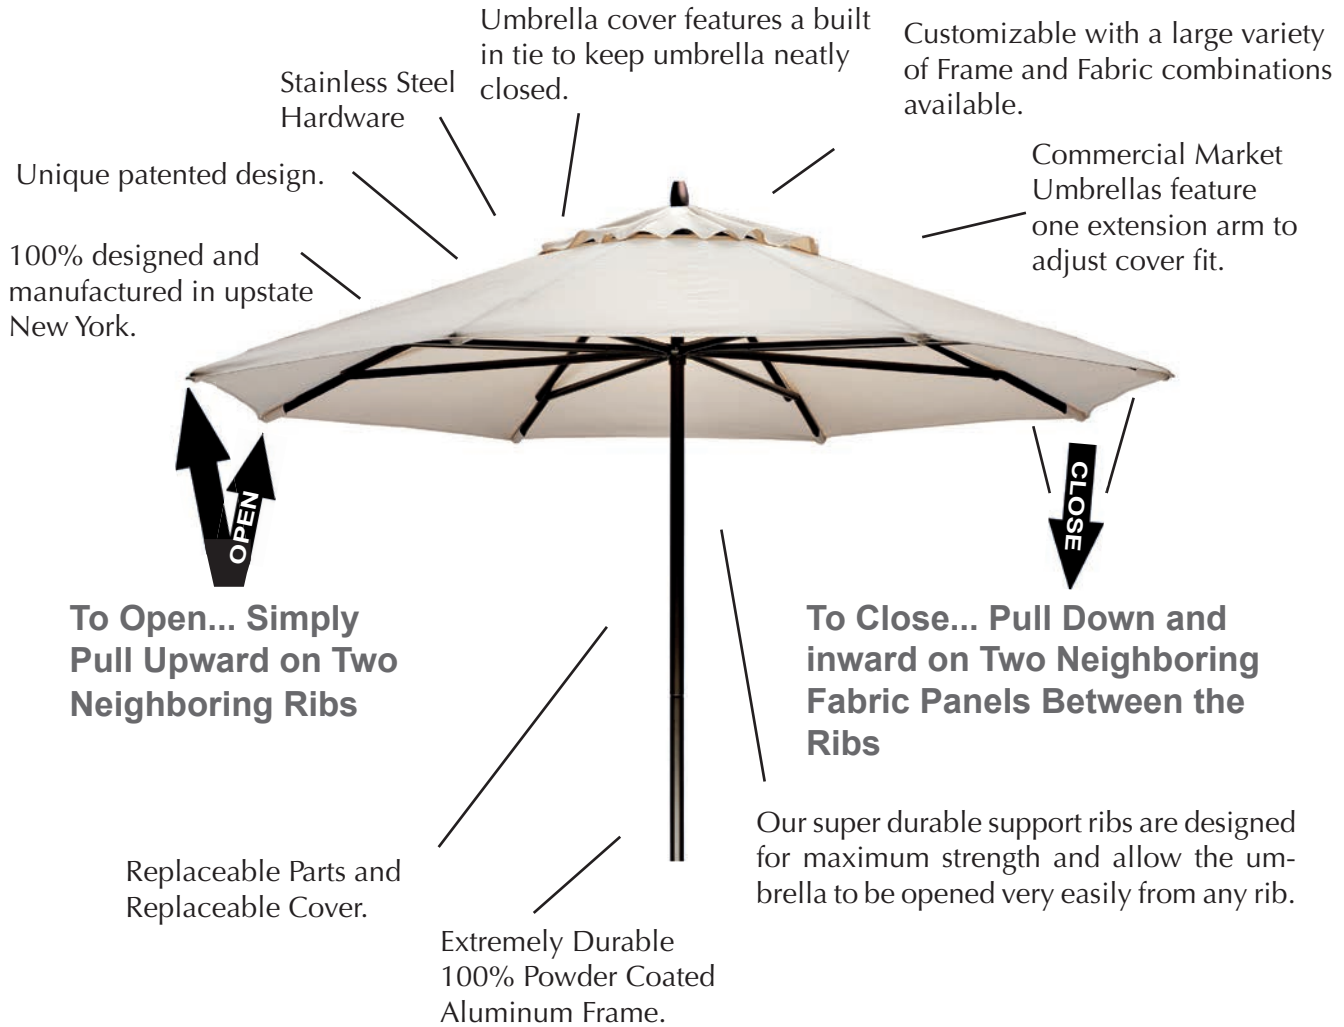

FEATURES & BENEFITS

COMMERCIAL MARKET UMBRELLAS

Simple yet effective, our unique and patented (US 8,230,869 / 8,302,616) mechanisms allow you to raise and lower your umbrella by simply pulling on the ribs or pushing on the fabric. This design is especially helpful with the use of larger dining tables where access to the umbrella crank is limited. It also adds to the durability and aesthetics of the umbrella.