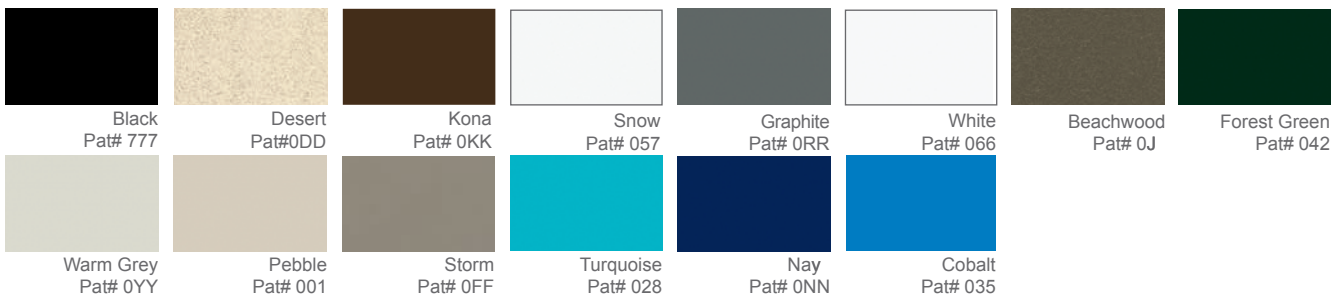

Custom Strap Selection

The 2" Custom Strap colors listed below are available on our Reliance Contract Strap Collection. Note: There are no minimums on our custom strap program (other than our standard pack) but care must be taken when ordering to specify the desired straps and their arrangement on the chairs and chaises. Due to the custom nature of this product, there is a 50% deposit required on custom strap orders and a 30% Restocking Fee on any returned custom strap order.