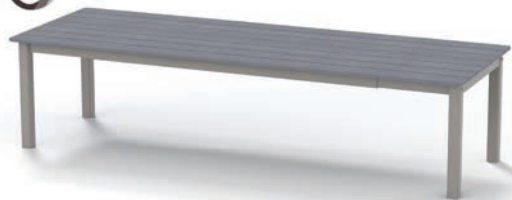

5290 42"x120" Extension Table 15/3

Overall Height: 29.25"

42"x88" overall when not extended
Two drop-in leaves included
Leaves store under each end