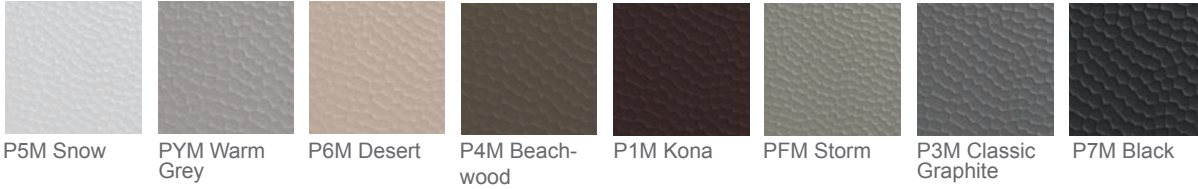

Hammered Marine Grade Polymer Top Options

P5M Snow

PYM Warm Grey

P6M Desert

P4M Beach-wood

P1M Kona

PFM Storm

P3M Classic Graphite

P7M Black