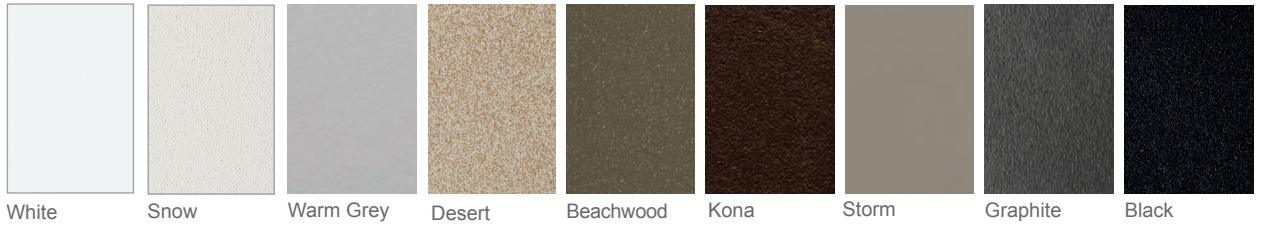

FINISHES

TEXTURED POWDERCOAT FRAME FINISH SELECTION