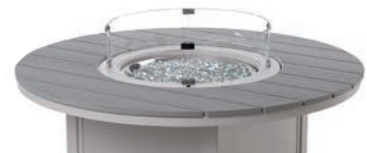

4F00-GLS
25" Round Tempered Glass
Surround for 42" & 54" Fire
Tables