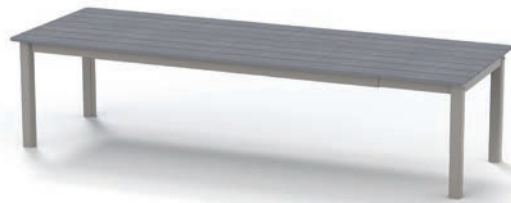

RUSTIC
42" x 120" Extension Dining Table
(Seats 10 when fully extended)