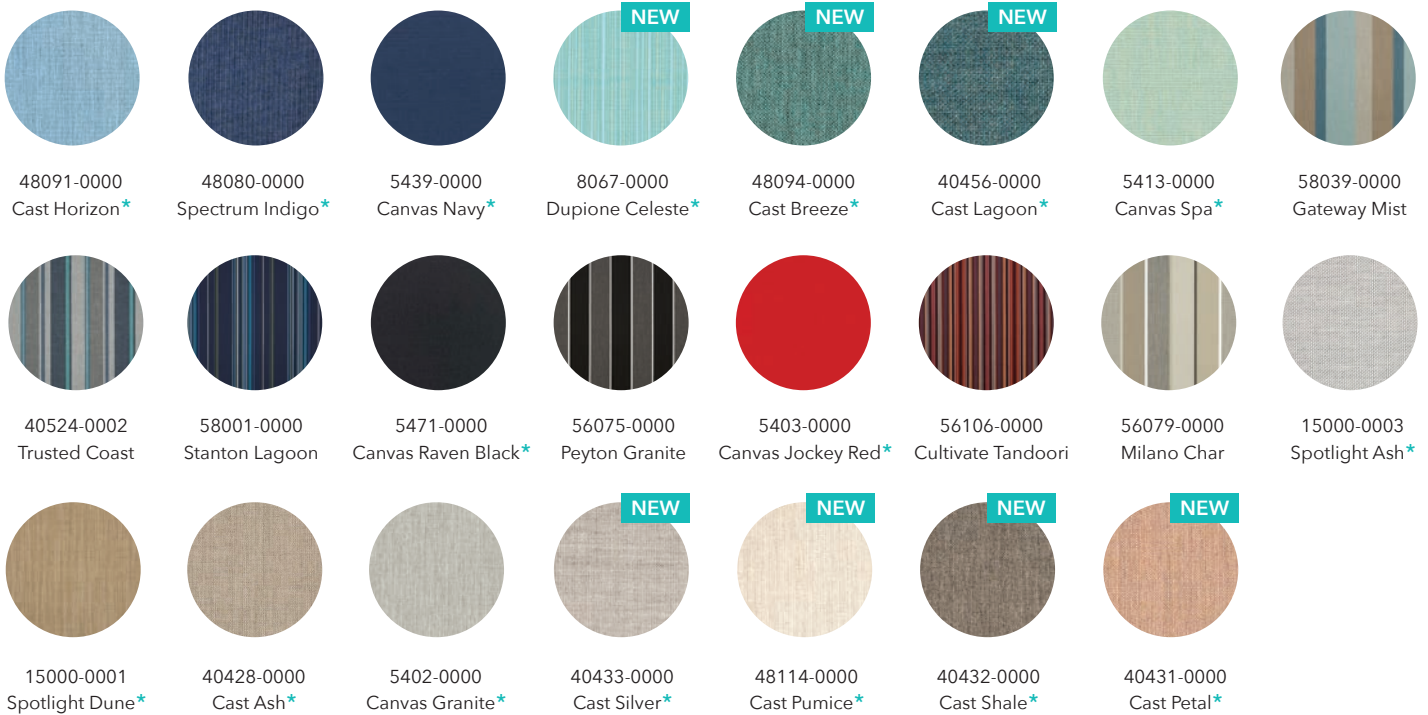

DEEP SEATING STANDARD STOCK FABRICS