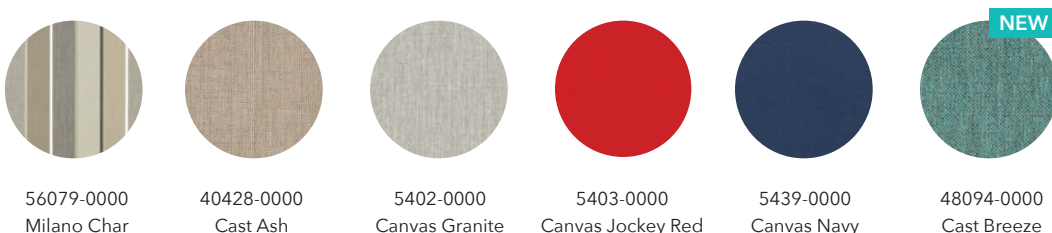

DEEP SEATING STANDARD STOCK FABRICS

* DSC04 Sectional Corner Frame Cushions are only available in fabrics marked with an asterisk.

DEEP SEATING PREMIUM STOCK FABRICS

CHAISE LOUNGE PAD FABRICS

CARE & MAINTENANCE INSTRUCTIONS