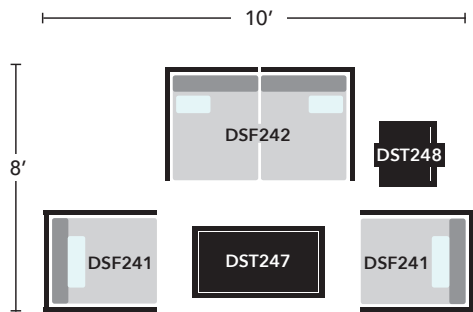

TOFINO COLLECTION 2

SET NEEDS 80 ft²

FRAME

DSF241	Arm Chair	x 2
DSF242	Loveseat	x 1
DST247	Coffee Table	x 1
DST248	End Table	x 1

CUSHIONS

DSC01	Cushion Set	x 4

RECOMMENDED ACCESSORIES

	TP12	12" x 20" Throw Pillow	x 2
	TP17	17" x 17" Throw Pillow	x 2

TRY THESE COLOUR COMBINATIONS

- **FRAME:** Chocolate
- **CUSHIONS:** Cast Ash
- **THROW PILLOWS:** Array Dune