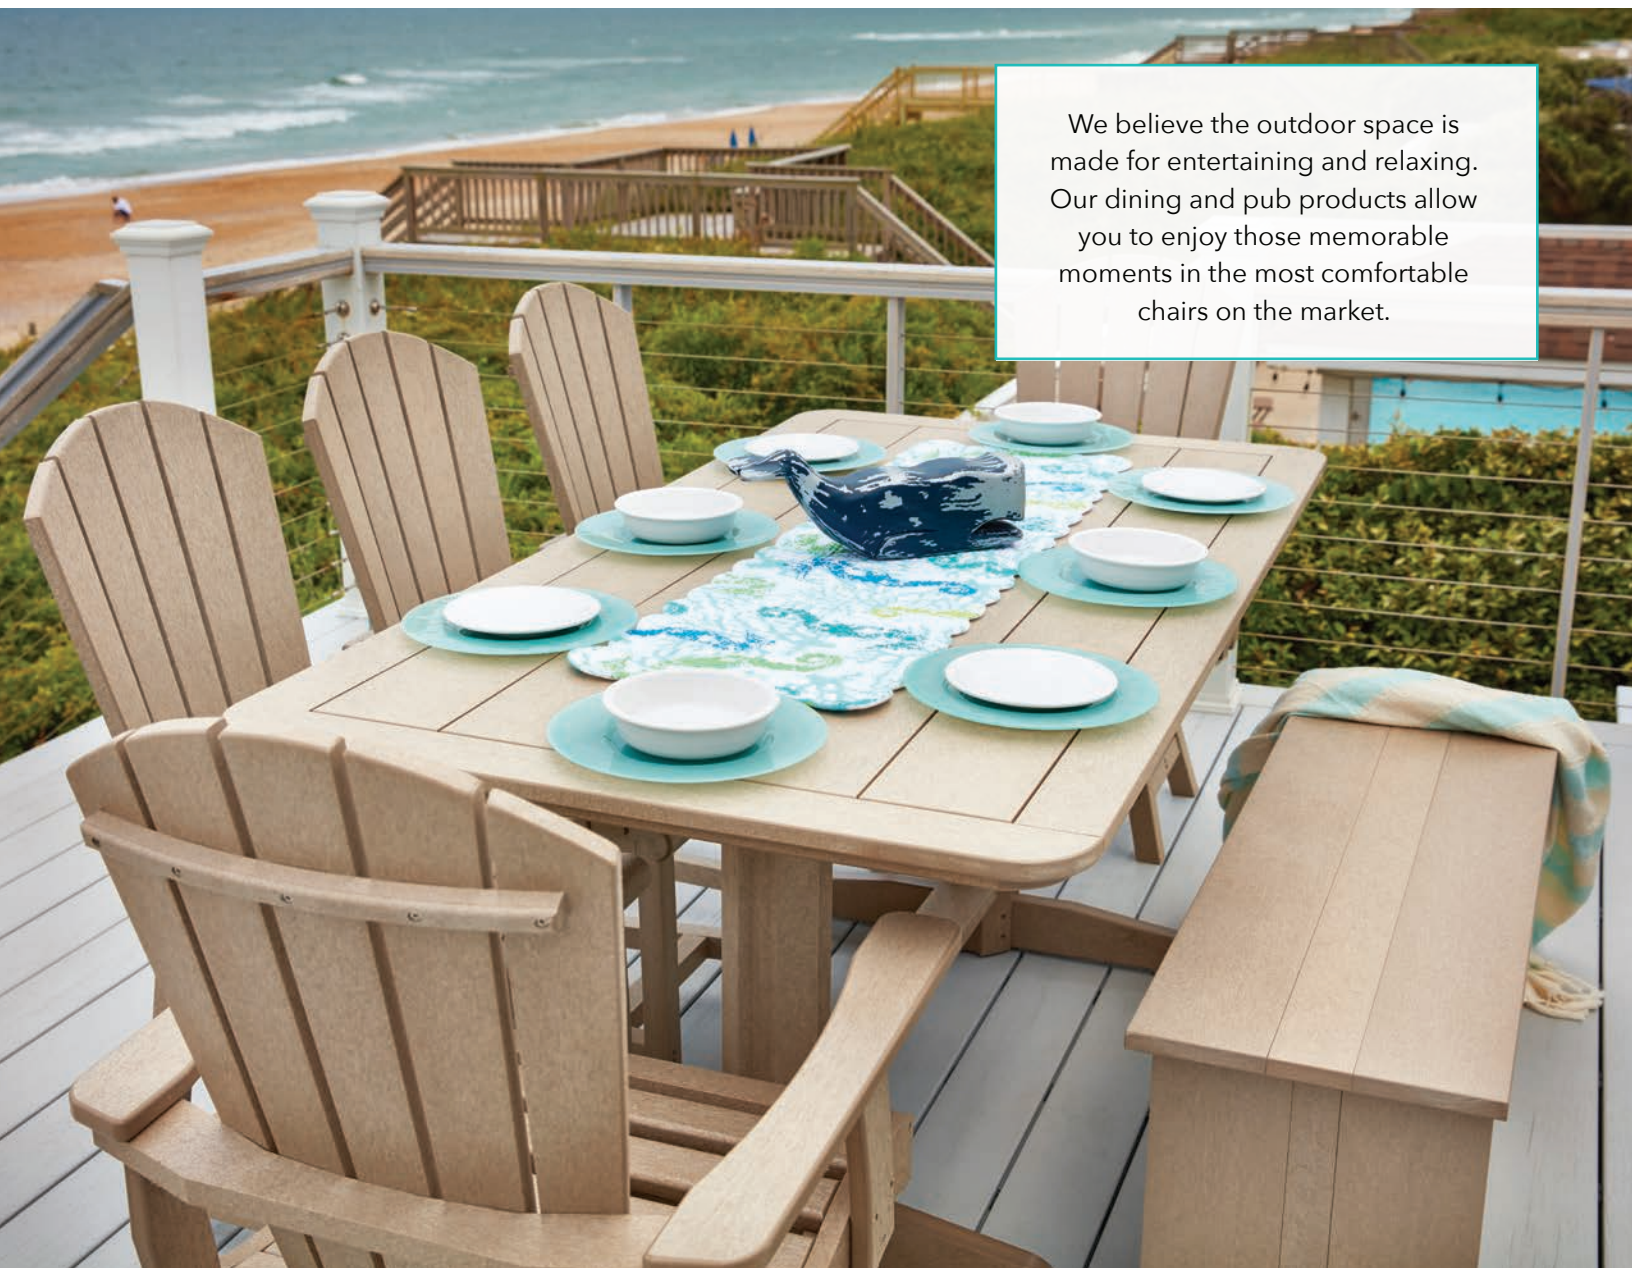

Compatible with LP01 Chaise Lounge Cushion Pad

We believe the outdoor space is made for entertaining and relaxing. Our dining and pub products allow you to enjoy those memorable moments in the most comfortable chairs on the market.