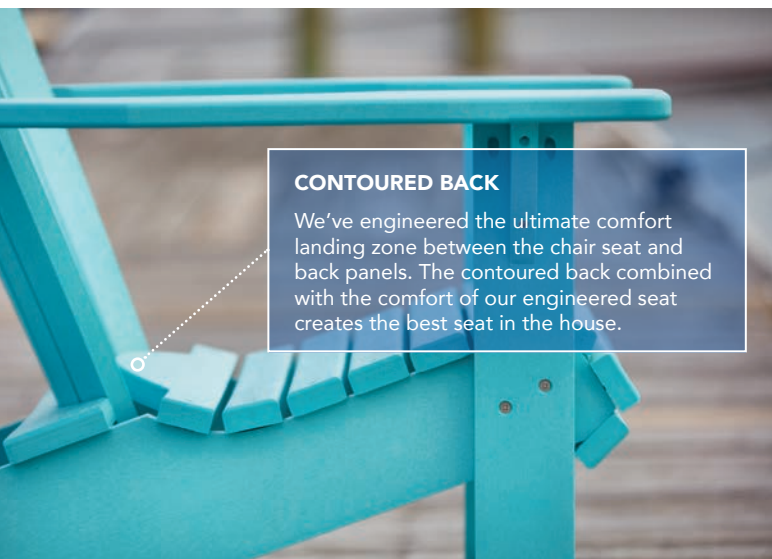

CONTOURED BACK

We've engineered the ultimate comfort landing zone between the chair seat and back panels. The contoured back combined with the comfort of our engineered seat creates the best seat in the house.

OUTDOOR FURNITURE MADE FROM UP TO 100% RECYCLED PLASTIC

25 YEAR LIMITED WARRANTY

Guaranteed never to rot, crack or split.

SUPERIOR FIT & FINISH

Contoured slats and custom molded arms.

LOW MAINTENANCE

No painting or staining...
leave it out all year!

WEATHER-PROOF

Durable and heavy furniture withstands all weather elements around the globe.