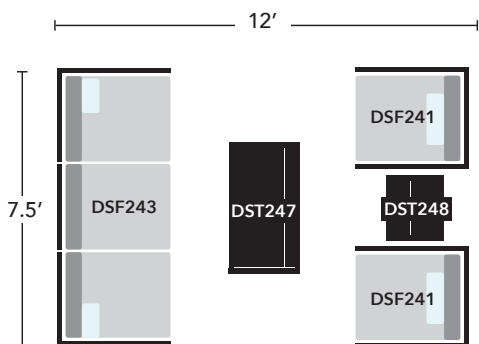

TOFINO COLLECTION 3

SET NEEDS 90 ft²

FRAME

DSF241	Arm Chair	x 2
DSF243	Sofa	x 1
DST247	Coffee Table	x 1
DST248	End Table	x 1

CUSHIONS

DSC01	Cushion Set	x 5

RECOMMENDED ACCESSORIES

	TP12	12" x 20" Throw Pillow	x 2
	TP17	17" x 17" Throw Pillow	x 2

TRY THESE COLOUR COMBINATIONS

- **FRAME:** Slate Grey
- **CUSHIONS:** Cast Silver
- **THROW PILLOWS:** Array Caribbean