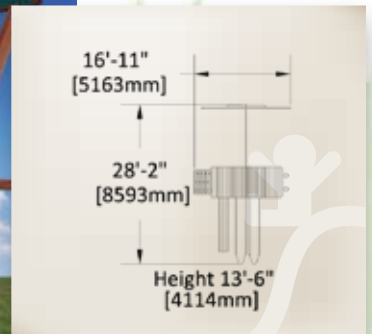

Titan Treehouse

PLAY SET SHOWN WITH:

- Playhouse Package
- Porch
- Lemonade Stand
- 3 Position Turbo Single Beam
- 2 – Belt Swings
- Trapeze Bar
- 2 – 14' Rocket Slides
- Gang Plank
- 6' Rock Wall
- Steering Wheel