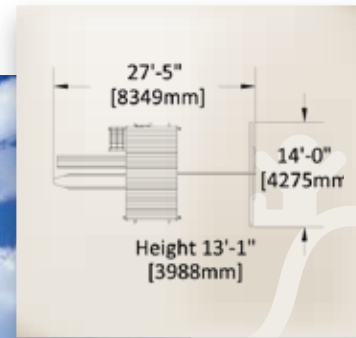

PLAY SET SHOWN WITH:

Standard Features:

- 6' Rock Wall
- Chain/Flat-Step Ladder Combo
- Accessory Arm with Rope Ladder
- Tire Swivel Swing

Options:

- Wood Roof
- 3 Position Super Single Beam
- 2 – Belt Swings
- Infant Swing
- 12' Rocket Slide
- Gang Plank

Olympian Peak

PLAY SET SHOWN WITH:

Standard Features:

- 6' Rock Wall
- Chain/Flat-Step Ladder Combo
- Accessory Arm with Rope Ladder
- Tire Swivel Swing

Options:

- Tarp Roof
- 4 Position Super Single Beam
- 2 – Belt Swings
- Infant Swing
- Trapeze Bar
- 12' Rocket Slide
- Monkey Bar
- Monkey Bar Fireman's Pole
- Chin-Up and Hand-Over-Hand Bars