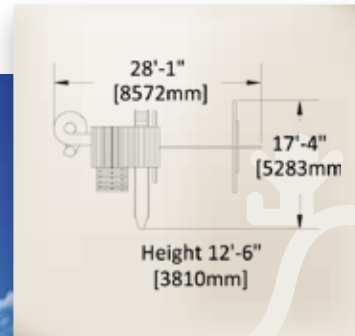

PLAY SET SHOWN WITH:

- Cabin Package
- Sundeck
- 4 Position Single Beam
- 2 – Belt Swings
- Trapeze Bar
- Tire Swing
- Super Slide
- 10' Rocket Slide
- 6' Rock Wall
- Steering Wheel

Olympian Treehouse

PLAY SET SHOWN WITH:

- Playhouse Package
- Sundeck
- 3 Position Single Beam
- 2 – Belt Swings
- Wooden Swing
- 12' Rocket Slide
- 5' Sundeck Rock Wall