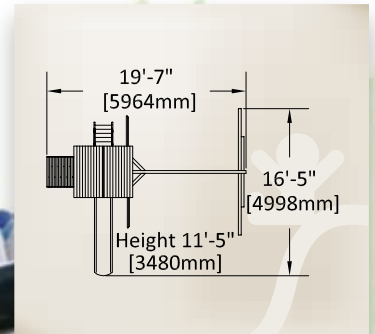

** with Magellan Tower

*** Standard 8' Single Beam only

Magellan I

PLAY SET SHOWN WITH:

Standard Features:

- 5' Rock Wall
- Picnic Table

Options:

- 3 Position Single Beam
- 2 – Belt Swings
- Trapeze Bar
- Double Wall Wave Slide