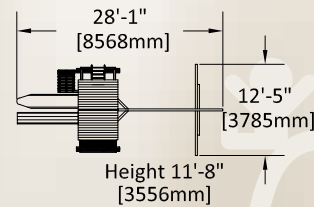

Options:

- 4 Position Single Beam
- 3 – Belt Swings
- Infant Swing
- 10' Rocket Slide
- Explorer Gang Plank