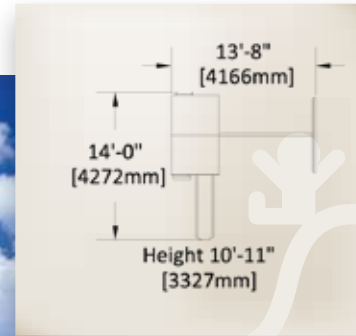

Expedition

Check List

Play Set

- Acadia
- Glacier
- Yosemite
- Avalanche

Slides

- 10' Rocket Slide
- Double Wall Wave Slide

PLAY SET SHOWN WITH:

Standard Features: