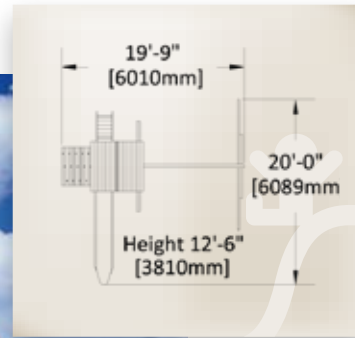

PLAY SET SHOWN WITH:

- 3 Position Super Single Beam
- 2 – Belt Swings
- Trapeze Bar
- 12' Rocket Slide
- 6' Rock Wall
- Picnic Table

Olympian Treehouse

PLAY SET SHOWN WITH:

- Lower Cottage
- Sundeck
- 3 Position Super Single Beam
- Belt Swing
- Toddler Bucket
- Trapeze Bar
- 12' Rocket Slide
- Gang Plank
- Binoculars