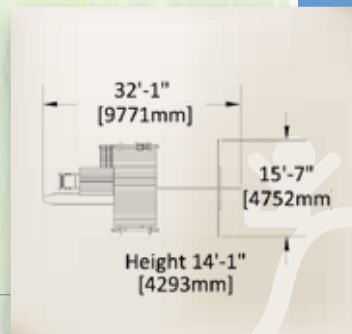

Titan Peak

PLAY SET SHOWN WITH:

Standard Features:

- 7' Rock Wall
- Chain/Flat-Step Ladder Combo
- Accessory Arm with Rope Ladder
- Tire Swivel Swing

Options:

- Wood Roof
- 4 Position Turbo Single Beam
- 2 – Belt Swings
- Trapeze Bar
- Infant Swing
- 14' Rocket Slide
- Monkey Bar
- Monkey Bar Fireman's Pole
- Loft
- Ship's Wheel