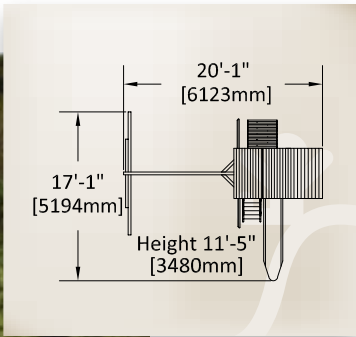

Magellan 2

PLAY SET SHOWN WITH:

1. Standard Features:
2. 5' Rock Wall
3. Options:
4. Lower Enclosure with Serving Wall and Side Table
   - 3 Position Single Beam
   - 2 – Belt Swings
   - Toddler Bucket
   - 10' Rocket Slide

Magellan 5

PLAY SET SHOWN WITH:

1. Options:
2. Magellan Tower with 6' Rock Wall
   - Lower Enclosure with Serving Wall and Side Table
   - 3 Position Super Single Beam
   - 2 – Belt Swings
   - Trapeze Bar
   - 10' Rocket Slide
   - Super Fireman's Pole
   - Explorer Gang Plank