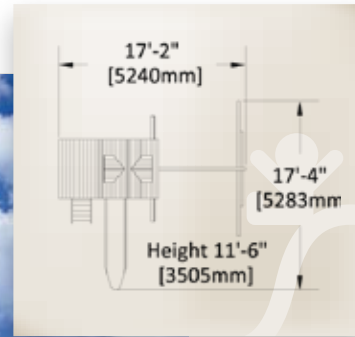

PLAY SET SHOWN WITH:

- Cabin Package
- Sundeck
- 2 Position Single Beam
- Toddler Bucket
- Infant Swing
- 10' Rocket Slide
- Dormers
- Additional Sandbox Boards
- Sandbox Cover
- Ship's Wheel

Adventure Treehouse

PLAY SET SHOWN WITH:

- Tower
- Cabin Package
- 3 Position Single Beam
- Belt Swing
- Trapeze Bar and Buoy Ball
- Infant Swing
- Super Slide
- 10' Rocket Slide
- 7' Rock Wall
- Telescope