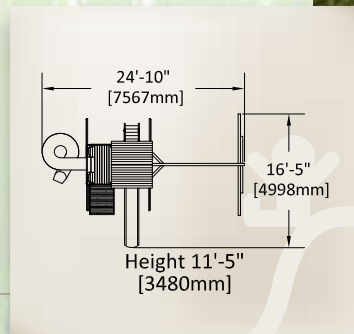

PLAY SET SHOWN WITH:

Standard Features:

- Picnic Table
- Options:
- Magellan Tower with 6' Rock Wall
- 3 Position Single Beam
- 2 – Belt Swings
- Rocket Rider
- Double Wall Wave Slide
- Turbo Slide