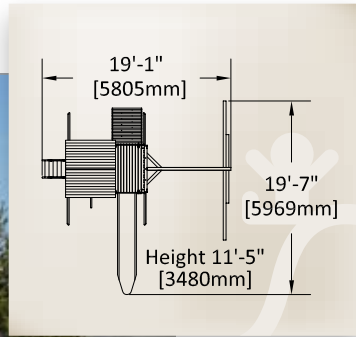

Magellan 3

PLAY SET SHOWN WITH:

Standard Features:

- Picnic Table
- Options:
- Magellan Tower with 6' Rock Wall
- 2 Position Super Single Beam
- 2 – Belt Swings
- 12' Rocket Slide
- Fireman's Pole

PLAY SET SHOWN WITH:

Standard Features:

- Picnic Table
- Options:
- Magellan Tower with 6' Rock Wall
- 3 Position Single Beam
- 2 – Belt Swings
- Rocket Rider
- Double Wall Wave Slide
- Turbo Slide

Magellan 4