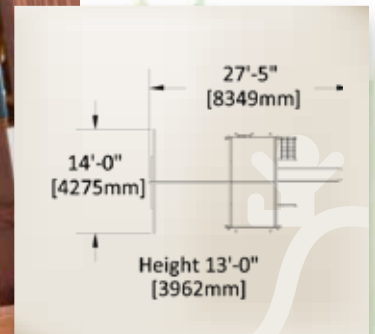

Options:

- Multi-Colored Tarp Roof
- 3 Position Super Single Beam
- 2 – Belt Swings
- Infant Swing
- 12' Rocket Slide