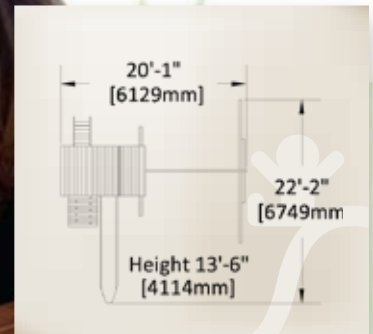

PLAY SET SHOWN WITH:

- 3 Position Turbo Single Beam
- 3 – Belt Swings
- 14' Rocket Slide
- 6' Sundeck Rock Wall
- Picnic Table
- Steering Wheel