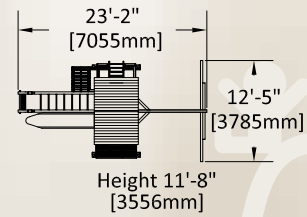

Mountaineer 2