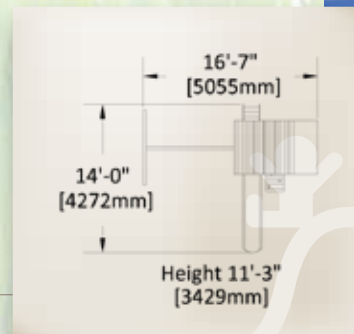

Options:

- Deluxe Wave Slide