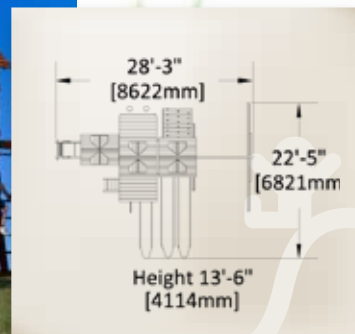

Olympian Treehouse

PLAY SET SHOWN WITH:

Playhouse Package
Porch
Lemonade Stand
Sundeck
Tower
2 Position Turbo Single Beam
2 – Belt Swings
Monkey Bar
Backyard Loft
Monkey Bar Fireman's Pole
Chin-Up and Hand-Over-Hand Bars
Dormers
2 – 14' Rocket Slides
10' Rocket Slide
7' Rock Wall
Standard Fireman's Pole
Ship's Wheel