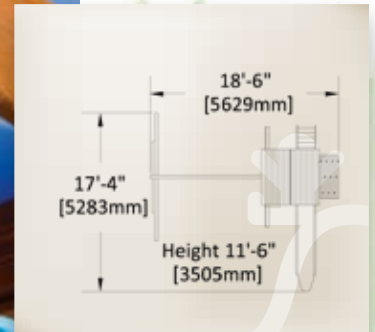

Adventure Treehouse

PLAY SET SHOWN WITH:

- 3 Position Single Beam
- Belt Swing
- Trapeze Bar
- Mega Rider
- 10' Rocket Slide
- 5' Rock Wall
- Picnic Table