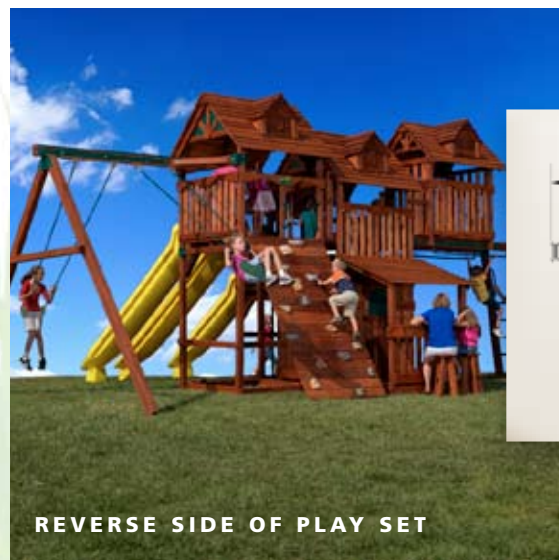

PLAY SET SHOWN WITH:

Playhouse Package
Porch
Lemonade Stand
Sundeck
Tower
2 Position Turbo Single Beam
2 – Belt Swings
Monkey Bar
Backyard Loft
Monkey Bar Fireman's Pole
Chin-Up and Hand-Over-Hand Bars
Dormers
2 – 14' Rocket Slides
10' Rocket Slide
7' Rock Wall
Standard Fireman's Pole
Ship's Wheel

REVERSE SIDE OF PLAY SET