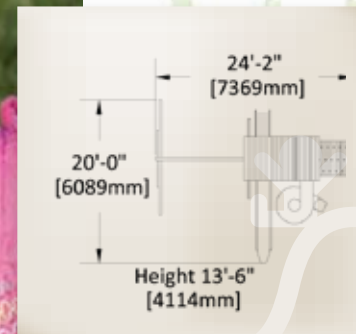

PLAY SET SHOWN WITH:

- Cabin Package
- 3 Position Super Single Beam
- Belt Swing
- Trapeze Bar
- Toddler Bucket
- Super Slide
- 12' Rocket Slide
- 7' Rock Wall
- Ship's Wheel