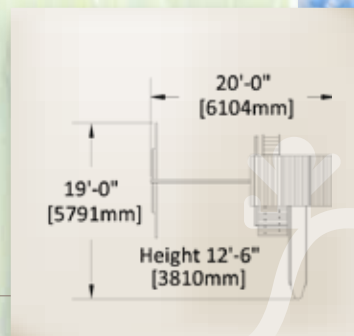

PLAY SET SHOWN WITH:

- Cabin Package
- Sundeck
- 4 Position Single Beam
- 2 – Belt Swings
- Trapeze Bar
- Tire Swing
- Super Slide
- 10' Rocket Slide
- 6' Rock Wall
- Steering Wheel

Olympian Treehouse

PLAY SET SHOWN WITH:

- Playhouse Package
- Sundeck
- 3 Position Single Beam
- 2 – Belt Swings
- Wooden Swing
- 12' Rocket Slide
- 5' Sundeck Rock Wall