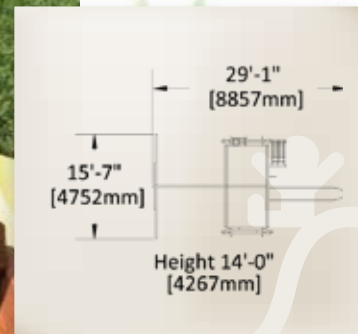

Options:

- Multi-Colored Tarp Roof
- 3 Position Turbo Single Beam
- 2 – Belt Swings
- Infant Swing
- 14' Rocket Slide
- Turbo Fireman's Pole