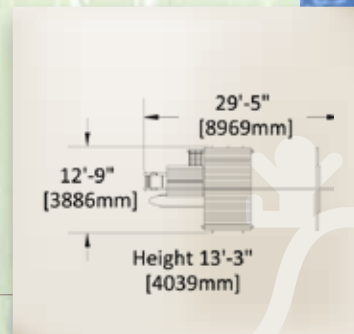

Options:

- Wood Roof
- 4 Position Single Beam
- Belt Swing
- Trapeze Bar
- Mega Rider
- Toddler Bucket
- 10' Rocket Slide
- Monkey Bar
- Loft
- Chin-Up and Hand-Over-Hand Bars
- Monkey Bar Fireman's Pole
- Ship's Wheel