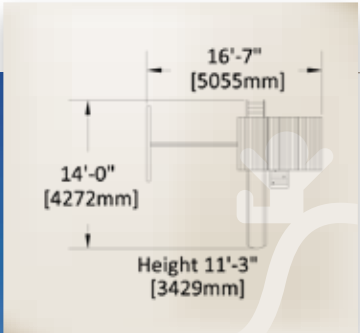

Yosemite

PLAY SET SHOWN WITH:

1. Standard Features:
2. All Wood Roofs
   - 3 Position Single Beam
   - 2 – Belt Swings
   - Glider
   - Lower Enclosure with Side Table
   - Rock Wall
   - Flat Step Ladder
   - Steering Wheel
3. Options:
4. Deluxe Wave Slide

PLAY SET SHOWN WITH:

Standard Features:

- Tarp Roof
- 3 Position Single Beam
- 2 – Belt Swings
- Glider
- Rock Wall
- Flat Step Ladder
- Accessory Arm with Rope Ladder
- Accessory Arm with Trapeze Bar
- Tire Swivel Swing

Options:

- Deluxe Wave Slide

Avalanche