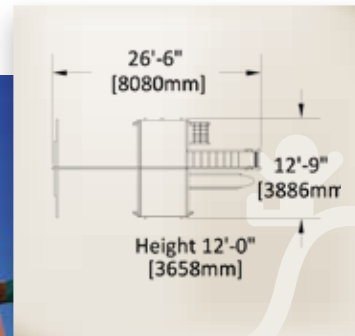

PLAY SET SHOWN WITH:

Standard Features:

- 5' Rock Wall
- Chain/Flat-Step Ladder Combo
- Accessory Arm with Rope Ladder
- Tire Swivel Swing

Options:

- Tarp Roof
- 3 Position Single Beam
- Belt Swing
- Mega Rider
- Toddler Bucket
- 10' Rocket Slide
- Monkey Bar

Adventure Peak

PLAY SET SHOWN WITH:

Standard Features:

- 5' Rock Wall
- Chain/Flat-Step Ladder Combo
- Accessory Arm with Rope Ladder
- Tire Swivel Swing

Options:

- Wood Roof
- 4 Position Single Beam
- Belt Swing
- Trapeze Bar
- Mega Rider
- Toddler Bucket
- 10' Rocket Slide
- Monkey Bar
- Loft
- Chin-Up and Hand-Over-Hand Bars
- Monkey Bar Fireman's Pole
- Ship's Wheel