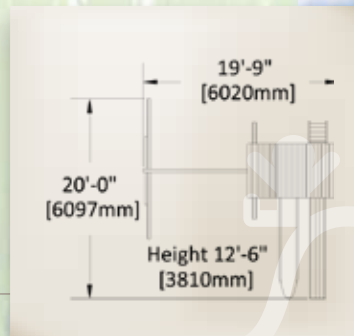

PLAY SET SHOWN WITH:

- 3 Position Super Single Beam
- 2 – Belt Swings
- Trapeze Bar
- 12' Rocket Slide
- 6' Rock Wall
- Picnic Table

Olympian Treehouse

PLAY SET SHOWN WITH:

- Lower Cottage
- Sundeck
- 3 Position Super Single Beam
- Belt Swing
- Toddler Bucket
- Trapeze Bar
- 12' Rocket Slide
- Gang Plank
- Binoculars