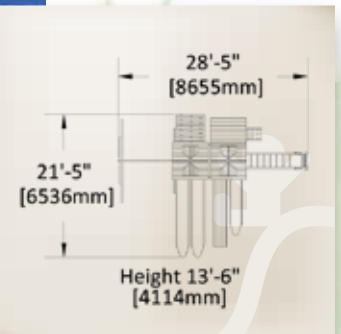

Adventure Treehouse

PLAY SET SHOWN WITH:

- Sundeck
- Tower
- Lower Cottage
- 2 Position Turbo Single Beam
- 2 – Belt Swings
- Monkey Bar
- Monkey Bar Fireman's Pole
- Chin-Up and Hand-Over-Hand Bars
- 2 – 14' Rocket Slides
- 10' Rocket Slide
- 7' Rock Wall
- Gang Plank
- Dormers
- Ship's Wheel