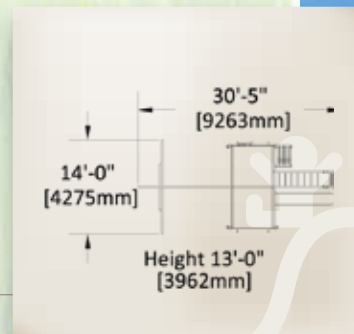

Options:

- Tarp Roof
- 4 Position Super Single Beam
- 2 – Belt Swings
- Infant Swing
- Trapeze Bar
- 12' Rocket Slide
- Monkey Bar
- Monkey Bar Fireman's Pole
- Chin-Up and Hand-Over-Hand Bars