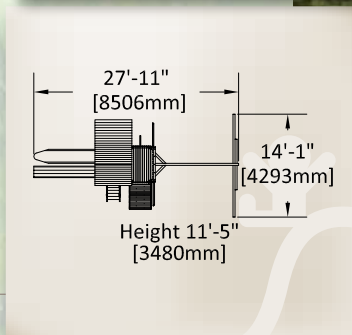

PLAY SET SHOWN WITH:

1. Options:
2. Magellan Tower with 6' Rock Wall
   - Lower Enclosure with Serving Wall and Side Table
   - 3 Position Super Single Beam
   - 2 – Belt Swings
   - Trapeze Bar
   - 10' Rocket Slide
   - Super Fireman's Pole
   - Explorer Gang Plank