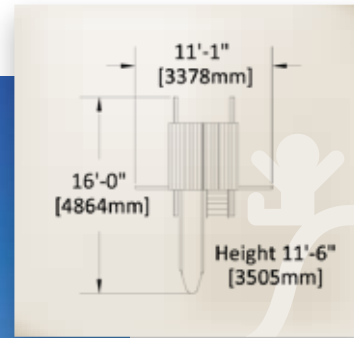

PLAY SET SHOWN WITH:

- Adventure Treehouse
- 10' Deluxe Wave Slide
- Double Accessory Arm
- Trapeze Bar
- Belt Swing

Space Savers

Over the years, hundreds of parents have told us that as much as they'd love a new Backyard Adventures play set, their yards were just too restrictive to accommodate a fort, swing beam, slide, and accessories. So this year, we're highlighting our most popular configuration designed exclusively for smaller spaces.

The Adventure Treehouse with 2 Position Accessory Arm is loaded with fun activities and perfect for a corner yard location. This play set has all the same quality and safety features as any other Treehouse design.

Space Saver play sets may be smaller, but they don't compromise play value! Together with your local Backyard Adventures dealer, you can create many play set configurations with the same features and accessories of our regular sized sets in a more compact design.

Space Savers will fit in almost any yard, and still leave room for the surrounding safe area around the play set. Visit your local Backyard Adventures dealer to learn about the ultimate space-saving flexibility of our compact play sets and accessories!