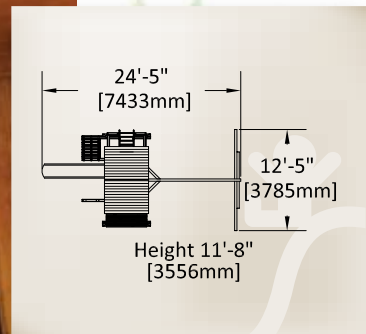

Mountaineer I

PLAY SET SHOWN WITH:

Standard Features:

- Tire Swivel Swing
- Accessory Arm with Rope Ladder
- Accessory Arm with Trapeze Bar
- 5' Rock Wall

Options:

- 3 Position Single Beam
- 2 – Belt Swings
- Rocket Rider
- Double Wall Wave Slide