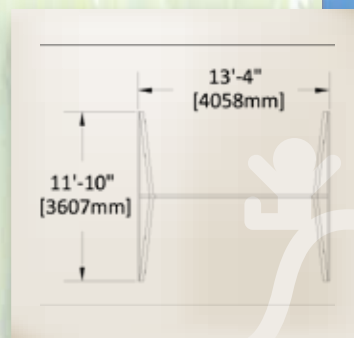

FREE STANDING SINGLE BEAM