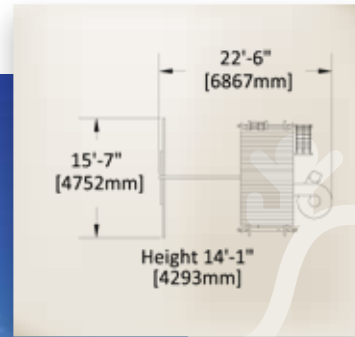

PLAY SET SHOWN WITH:

Standard Features:

- 7' Rock Wall
- Chain/Flat-Step Ladder Combo
- Accessory Arm with Rope Ladder
- Tire Swivel Swing

Options:

- Wood Roof
- 3 Position Turbo Single Beam
- 2 – Belt Swings
- Toddler Bucket
- Super Slide

Titan Peak

PLAY SET SHOWN WITH:

Standard Features:

- 7' Rock Wall
- Chain/Flat-Step Ladder Combo
- Accessory Arm with Rope Ladder
- Tire Swivel Swing

Options:

- Wood Roof
- 4 Position Turbo Single Beam
- 2 – Belt Swings
- Trapeze Bar
- Infant Swing
- 14' Rocket Slide
- Monkey Bar
- Monkey Bar Fireman's Pole
- Loft
- Ship's Wheel