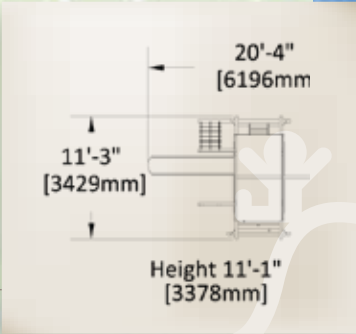

Yosemite

PLAY SET SHOWN WITH:

1. Standard Features:
2. All Wood Roofs
   - 3 Position Single Beam
   - 2 – Belt Swings
   - Glider
   - Lower Enclosure with Side Table
   - Rock Wall
   - Flat Step Ladder
   - Steering Wheel
3. Options:
4. Deluxe Wave Slide

PLAY SET SHOWN WITH:

Standard Features:

- Tarp Roof
- 3 Position Single Beam
- 2 – Belt Swings
- Glider
- Rock Wall
- Flat Step Ladder
- Accessory Arm with Rope Ladder
- Accessory Arm with Trapeze Bar
- Tire Swivel Swing

Options:

- Deluxe Wave Slide

Avalanche